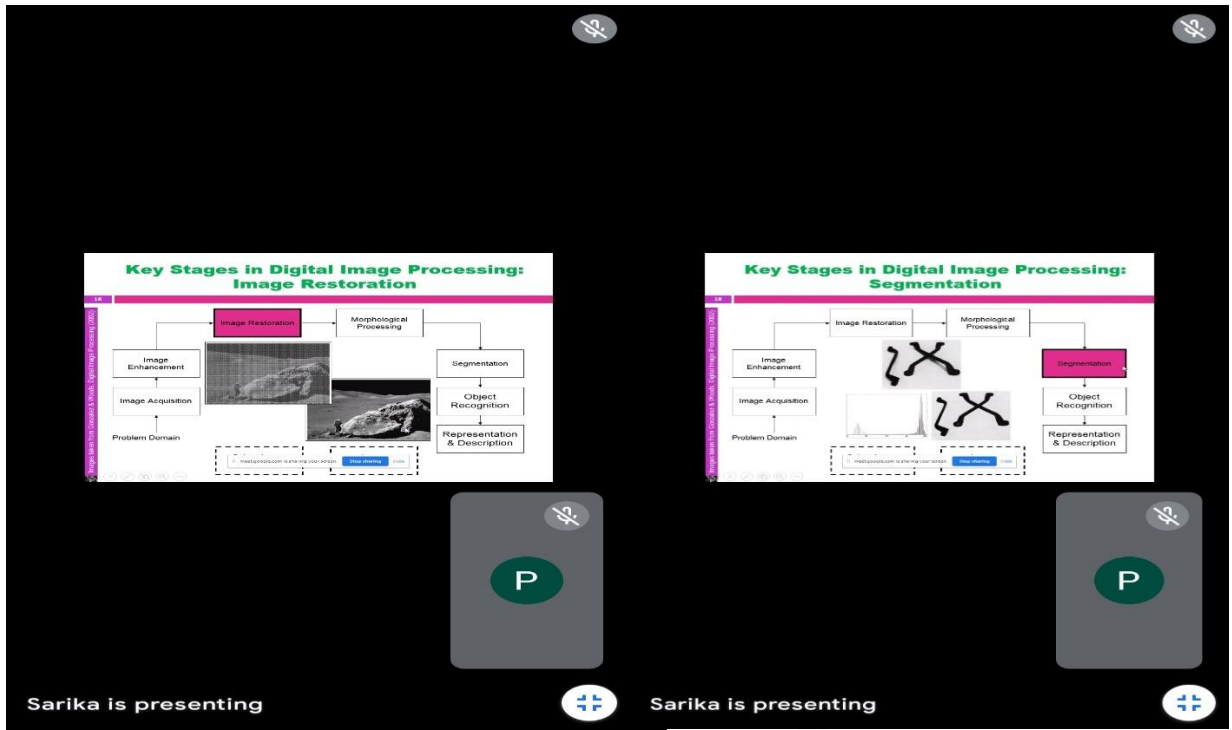

## One Page Seminar Report

**Guest Lecture Topic: - Image Processing with Matlab**

**Expert Name: - Dr. Sarika Shivanand Patil**

**Organisation: - Sinhgad College of Engineering, Pune**

**Department: - Electronics & Telecommunication Engineering**

**Date: - 09/09/2021**

**Description:-**

In Image Processing with Matlab, we learnt key stages in digital image processing, image acquisition, enhancement, image restoration, morphological processing, segmentation, object recognition, representation & description.

The screenshot shows a mobile presentation interface. At the top, the status bar displays 4G, signal strength, 61.1K/s, 5:35 PM, and 60% battery. The main content area is divided into two slides. The left slide, titled "Image Processing Applications", features a grid of six images: Biometric (face and hand), Robot Vision (robot in a room), Underwater Applications (submarine), Traffic Monitoring (highway with cars), Currency Recognition (Indian 1000 rupee note), and Medical Applications (MRI scan). The right slide, titled "Fingerprint Verification / Identification", contains a flowchart. It starts with "Who am I?" leading to "ID" and "Match". Below "Match" is "1 : N Match" and "Biometrics Database". The flowchart then branches into "I am who I say I am" leading to "Match" and "Yes/No". Below "Match" is "1 : 1 Match" and "(Distributed) Biometrics Database". At the bottom of the screen, there are two grey buttons with a green circle containing a white 'P' and a speaker icon. The text "Sarika is presenting" is visible at the bottom left and right.